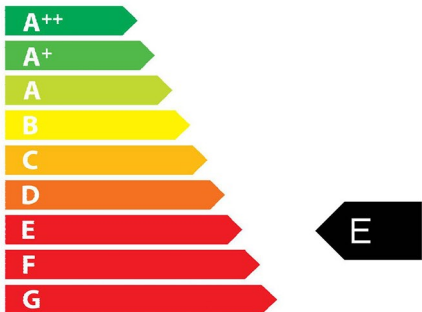

ENERGY

ALEESIA CF NG

THE COLLECTION

DDAL**RN

**DENOTES & TRIM
COLOUR VARIANT

4.2
kW