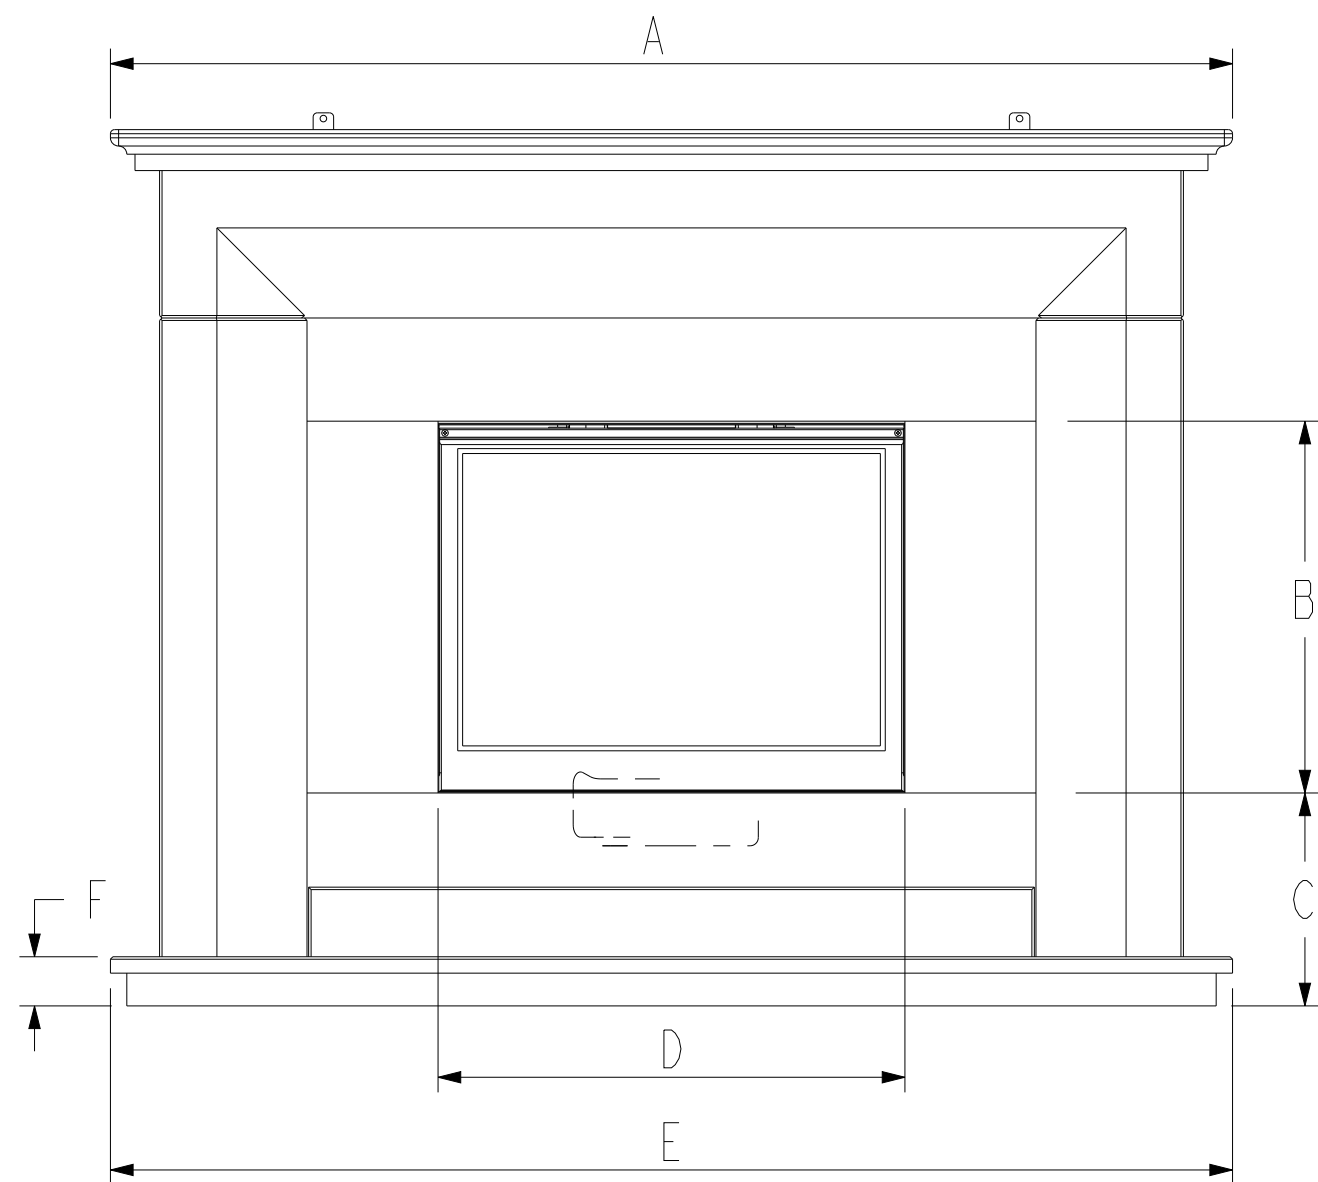

FRONT VIEW

SIDE VIEW

FRONT VIEW

- A 1370mm
- B 454mm
- C 260mm
- D 574mm
- E 1370mm
- F 60mm

SIDE VIEW

- A 262mm
- B 270mm
- C 750mm
- D 1070mm
- E 380mm
- F 173mm

TOP VIEW

- A 574mm