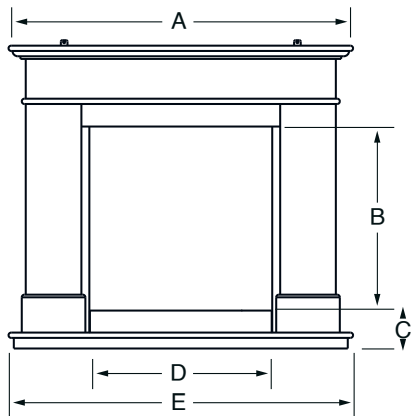

DA VINCI ILLUMIA SLIMLINE BALANCED FLUE

Front view

Side view

Top view

Front view

A 1300mm

B 694mm

C 143mm

D 690mm

E 1340mm

Side view

A 154mm

B 220mm

C 1020mm

D 1137mm

E 380mm

Top view

A 746mm

B 559mm