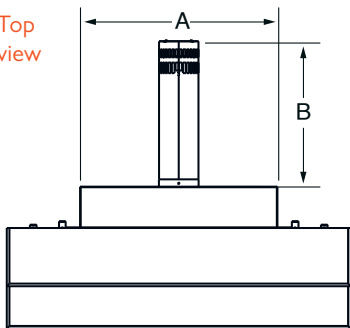

DA VINCI ILLUMIA SLIMLINE BALANCED FLUE

Front view

Side view

Top view

Front view

A 1300mm

B 694mm

C 143mm

D 690mm

E 1340mm

Side view

A 154mm

B 220mm

C 1020mm

D 1137mm

E 380mm

Top view

A 746mm

B 559mm