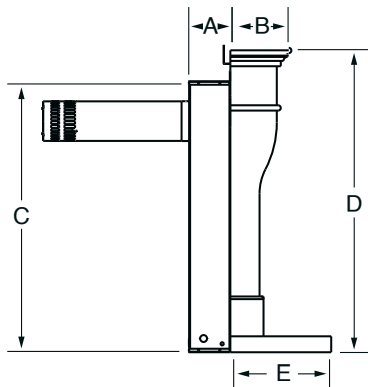

DA VINCI ILLUMIA SLIMLINE BALANCED FLUE

Front view

Side view

Top view

Front view

A 1300mm

B 694mm

C 143mm

D 690mm

E 1340mm

Side view

A 154mm

B 220mm

C 1020mm

D 1137mm

E 380mm

Top view

A 746mm

B 559mm