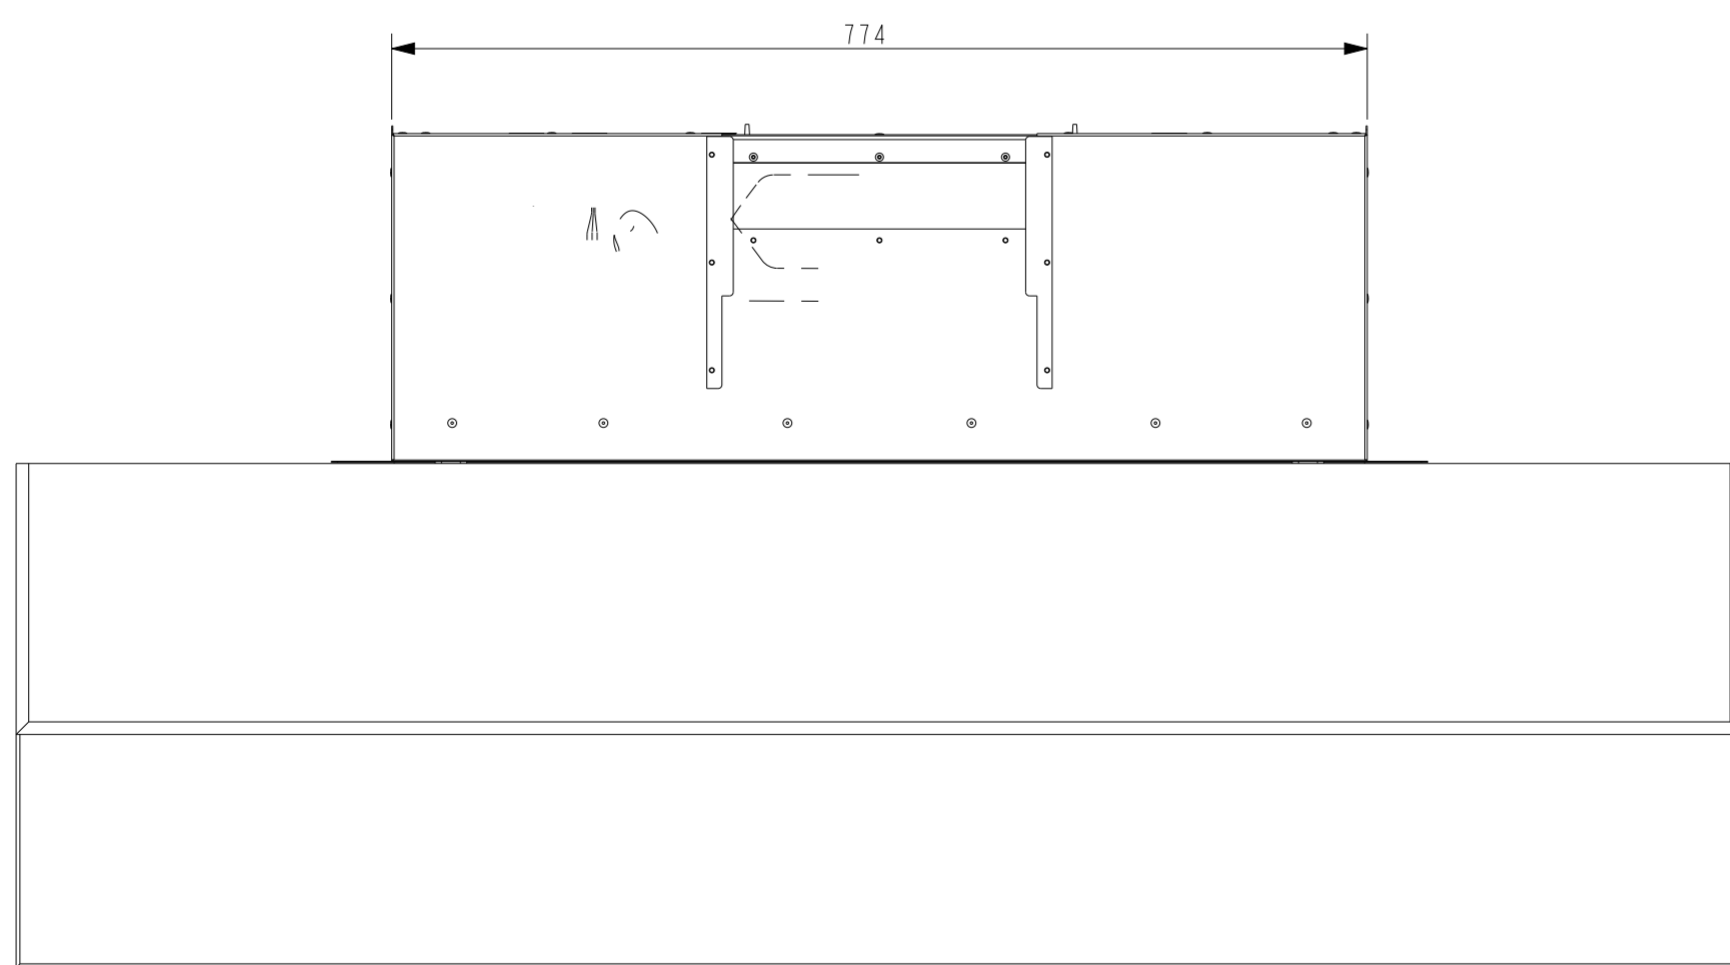

TOP VIEW

FRONT VIEW

- A 1370mm
- B 492mm
- C 232mm
- D 770mm
- E 1370mm

SIDE VIEW

- A 268mm
- B 215mm
- C 618mm
- D 1050mm
- E 400mm
- F 144mm

TOP VIEW

- A 774mm