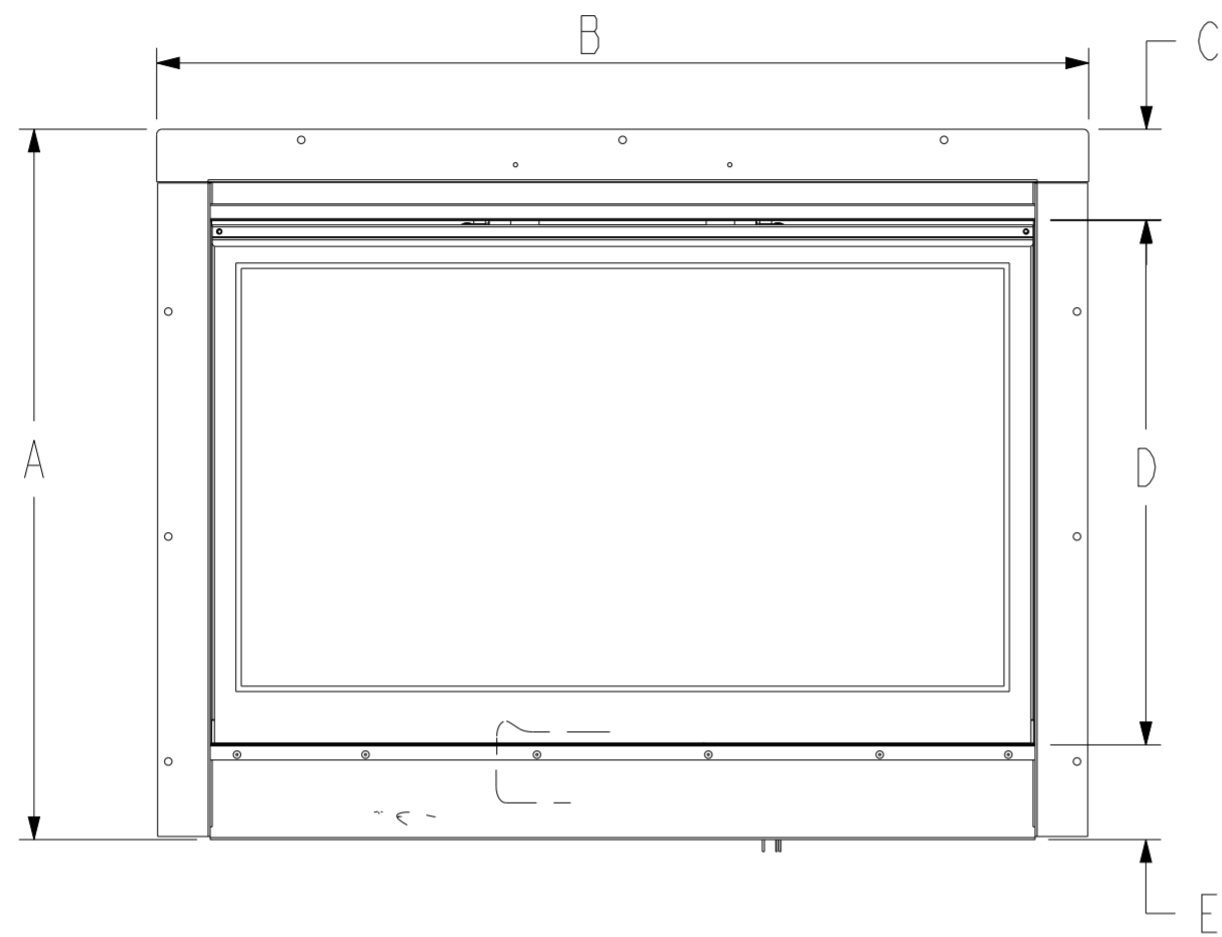

FRONT VIEW

SIDE VIEW

TOP VIEW

FRONT VIEW

- A 663mm
- B 870mm
- C 84mm
- D 489mm
- E 88mm

SIDE VIEW

- A 260mm
- B 618mm
- C 20mm

TOP VIEW

- A 774mm
- B 770mm
- C 50mm