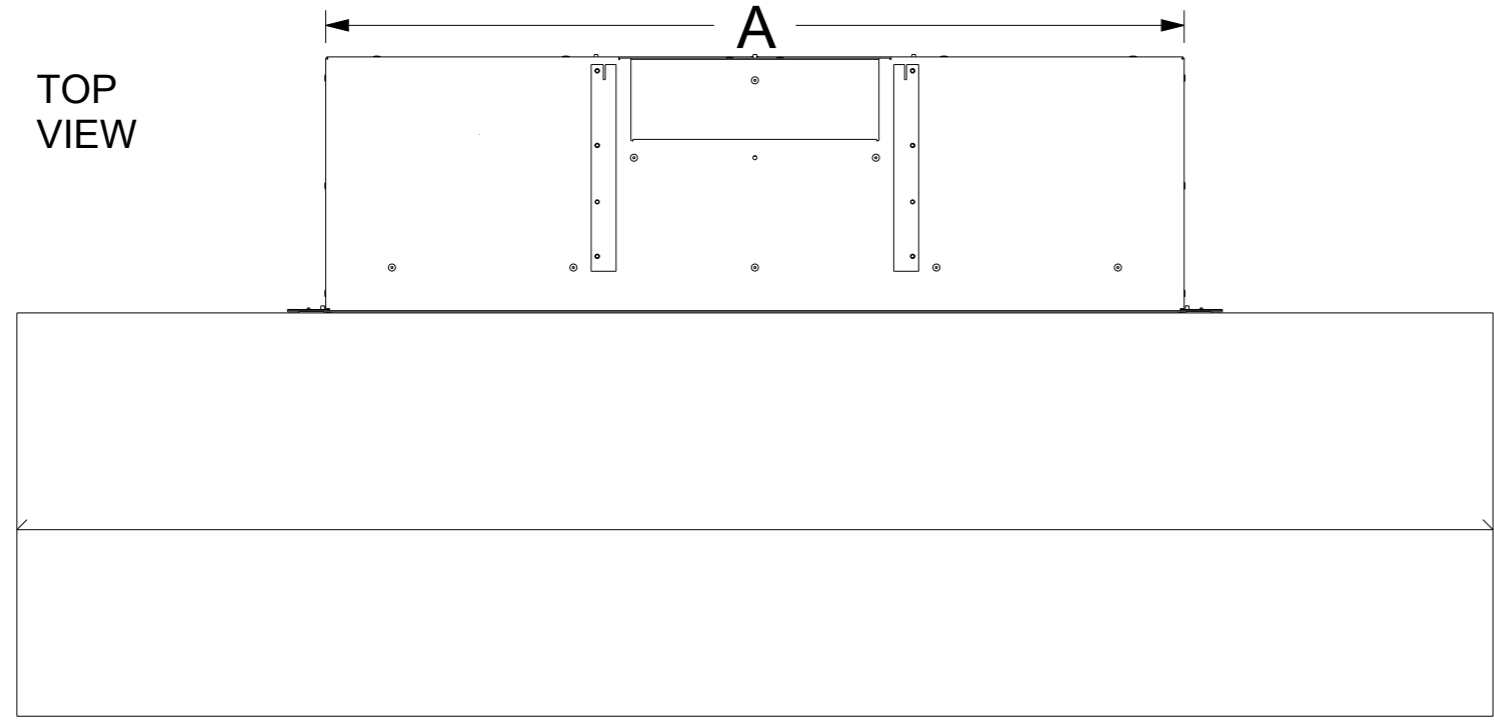

FRONT VIEW

SIDE VIEW

TOP VIEW

FRONT VIEW

A = 1464

B = 358

C = 235

D = 849

E = 1464

SIDE VIEW

A = 254

B = 215

C = 657

D = 990

E = 400

TOP VIEW

A = 851

PARADA ELITE 58"