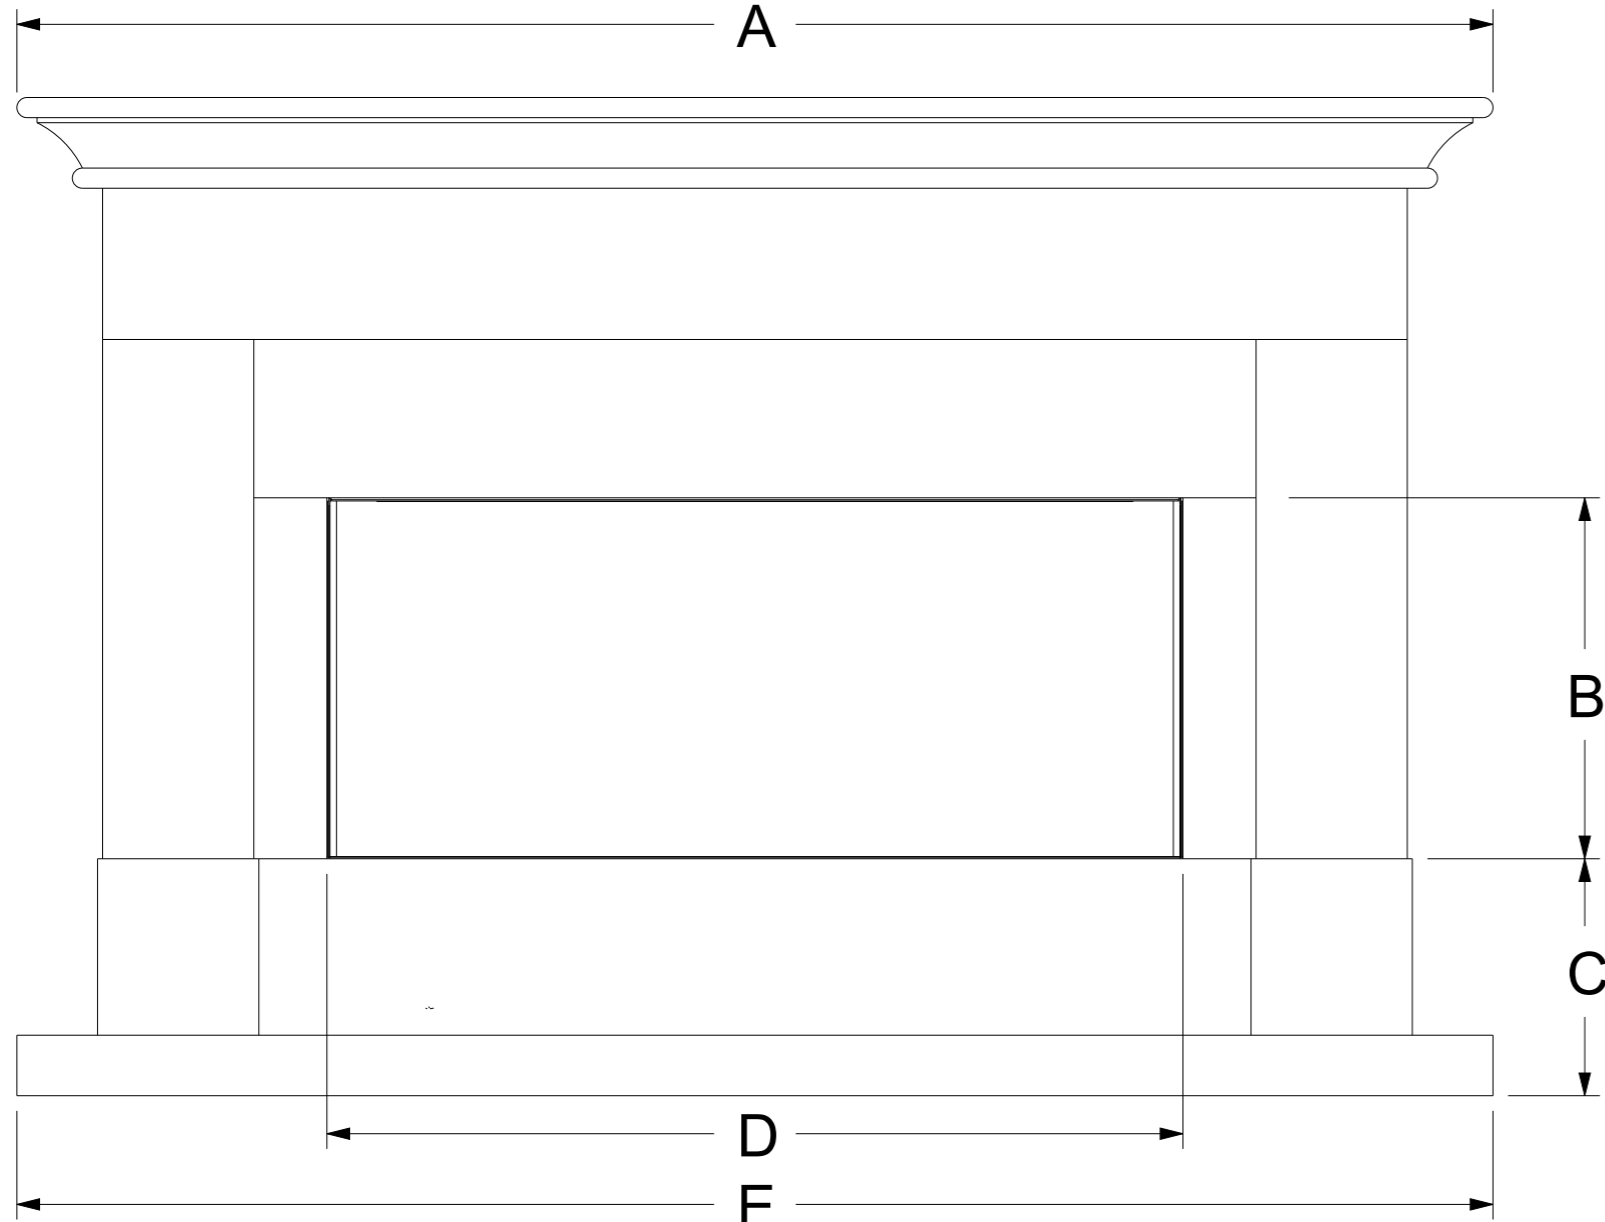

FRONT VIEW

SIDE VIEW

TOP VIEW

FRONT VIEW

A = 1464

B = 358

C = 235

D = 849

E = 1464

SIDE VIEW

A = 254

B = 215

C = 657

D = 990

E = 400

TOP VIEW

A = 851

PARADA ELITE 58"