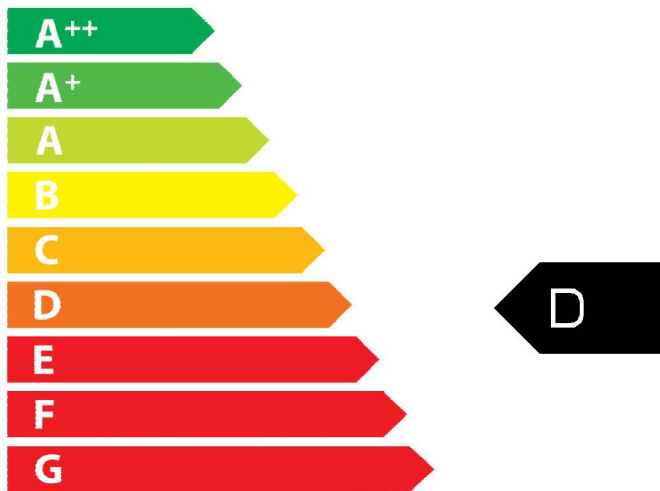

# ENERGY

ROMANCE MC

FLAVEL

FLBL\*\*MN

\*\*DENOTES & TRIM  
COLOUR VARIANT

4.0  
kW

The complex block contains three icons on the left: a window, a radiator, and a boiler. To the right, the text '4.0 kW' is displayed.