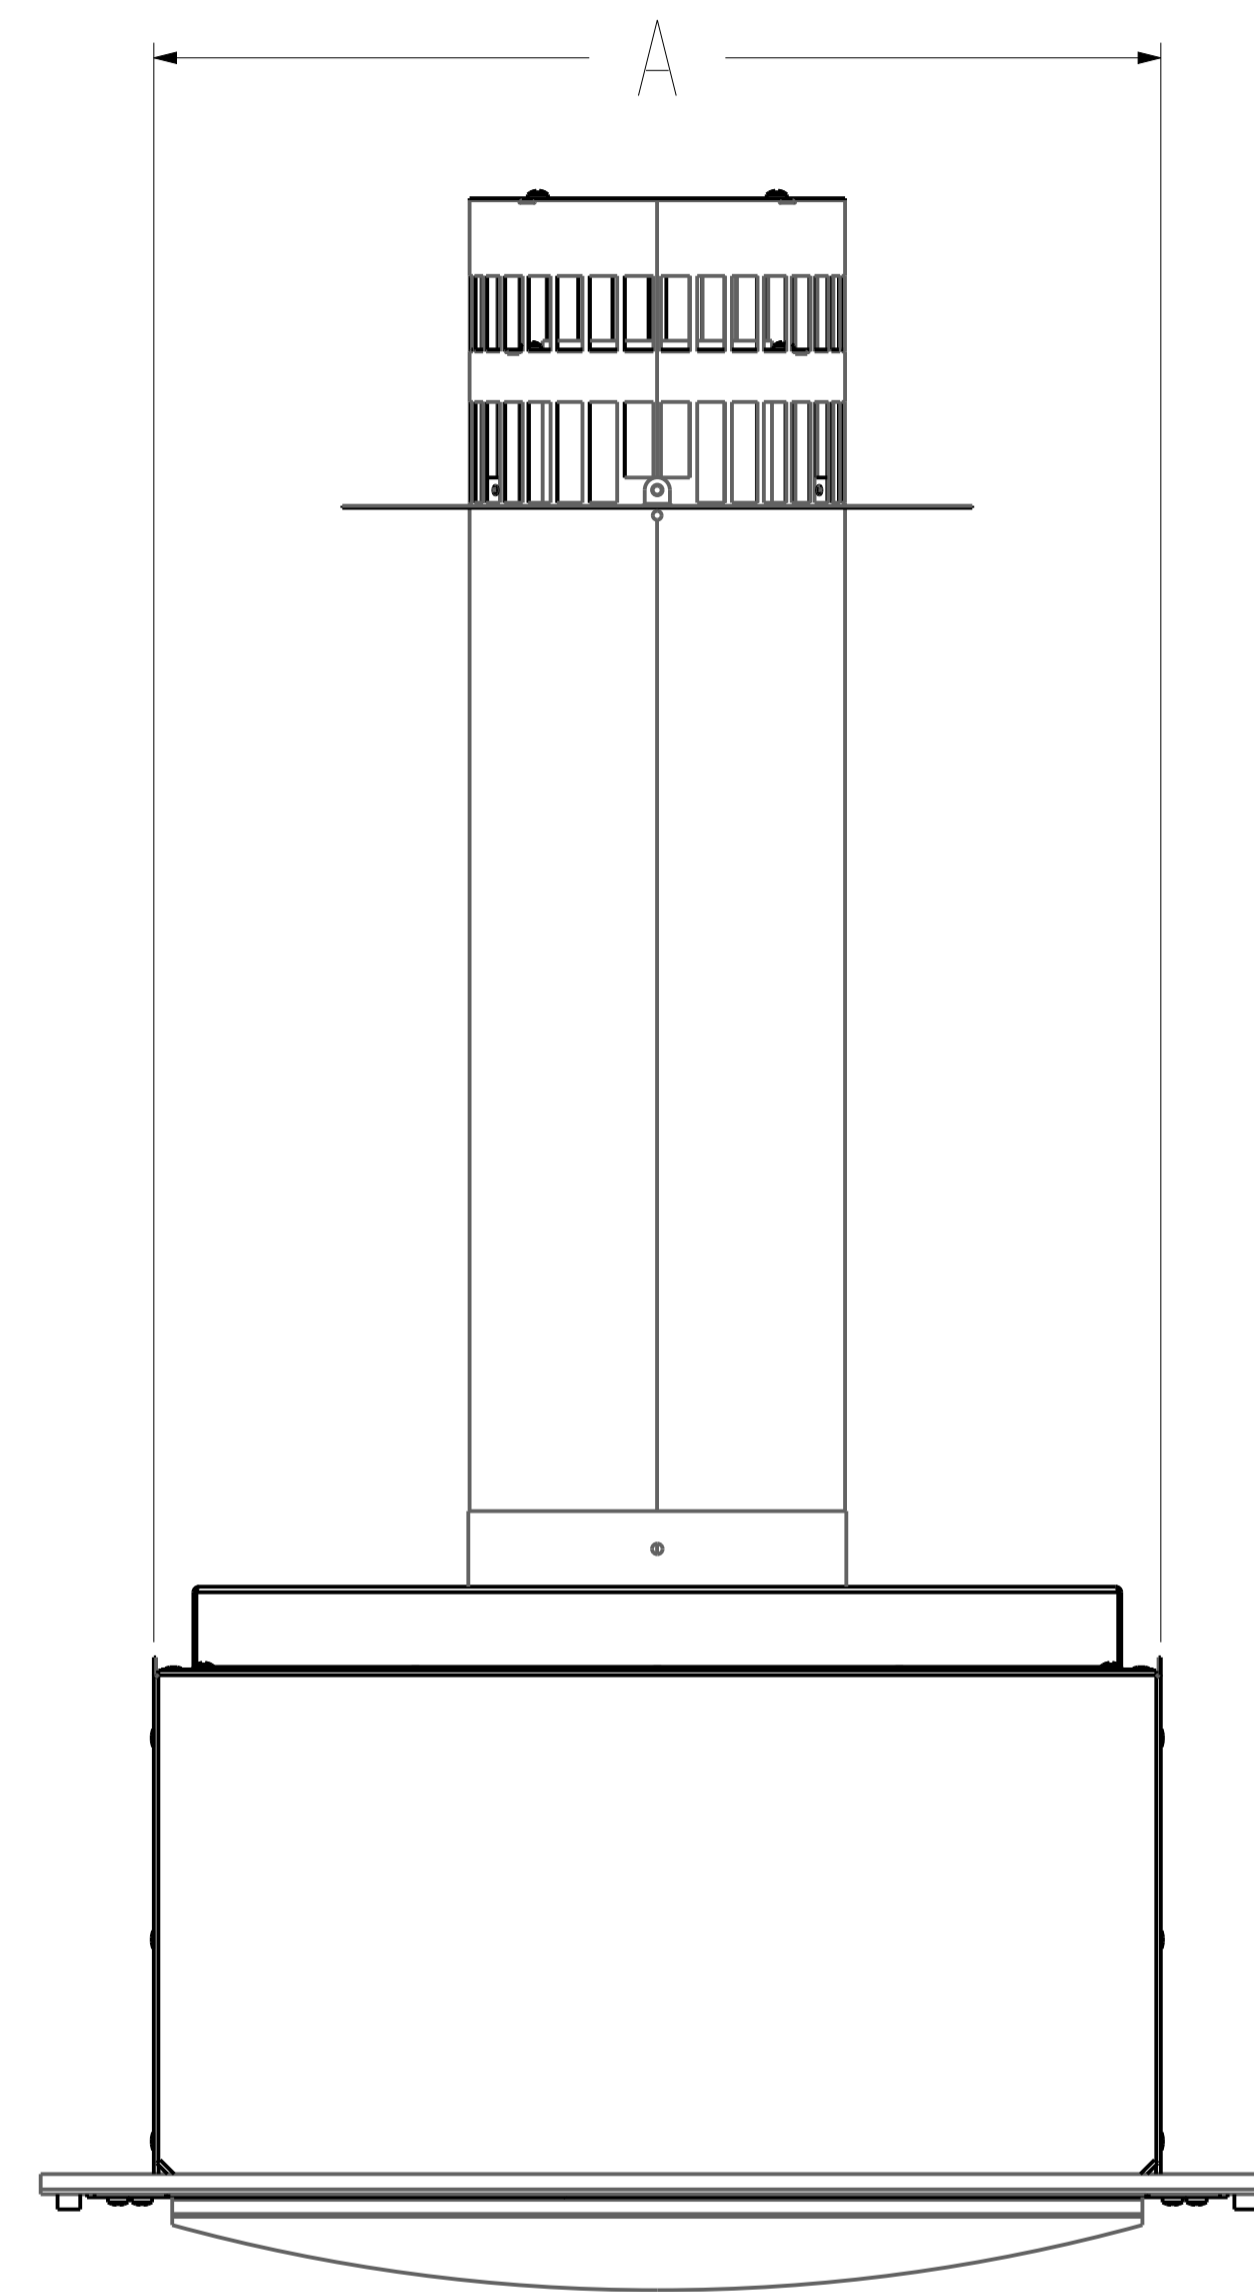

Side view

A 233mm  
B 558mm  
C 333mm MIN / 661mm MAX (STANDARD FLUE)

WITH OPTIONAL SPACER FRAME 283mm MIN  
WITH OPTIONAL EXTENDED FLUE 1055mm MAX

Top view

A 400mm