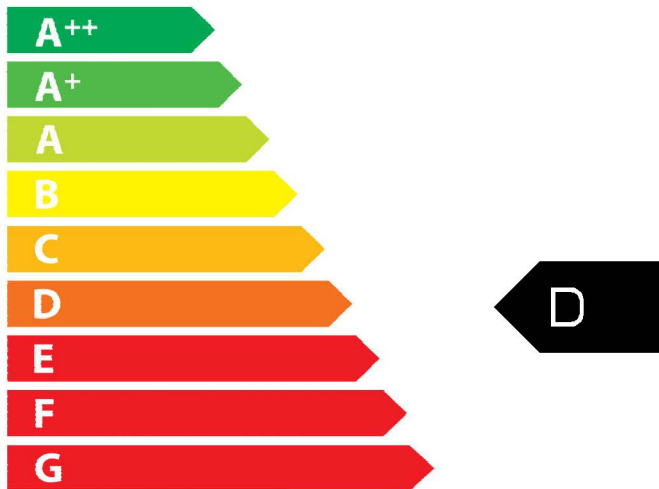

ENERGY

PASSION HE RC MKII

THE COLLECTION DLBLNRRN2

3.1
kW

The complex block contains three icons on the left: a window, a radiator, and a boiler. To the right, the text '3.1 kW' is displayed.