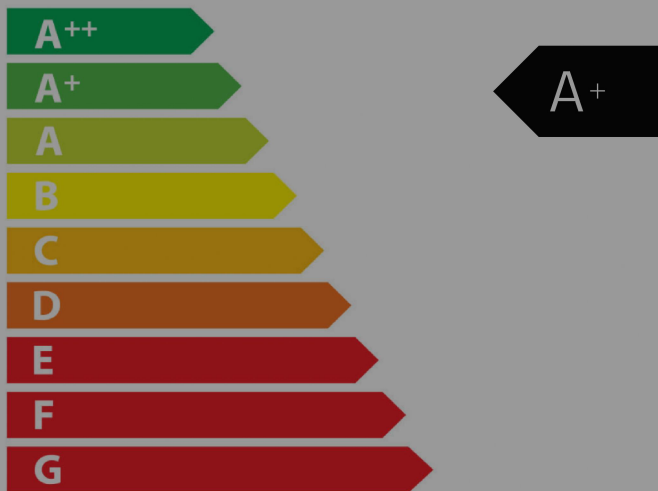

# ENERGY

ARUNDEL WOOD STOVE  
PORTWAY PCWSB3

5.0  
kW

The complex block contains a blue-bordered rounded rectangle. On the left, there are three icons: a window with a cross, a chimney with an upward-pointing arrow, and a stove with heat waves and a small circle containing three wavy lines. To the right of these icons, the text '5.0 kW' is displayed in a large, bold, black font.