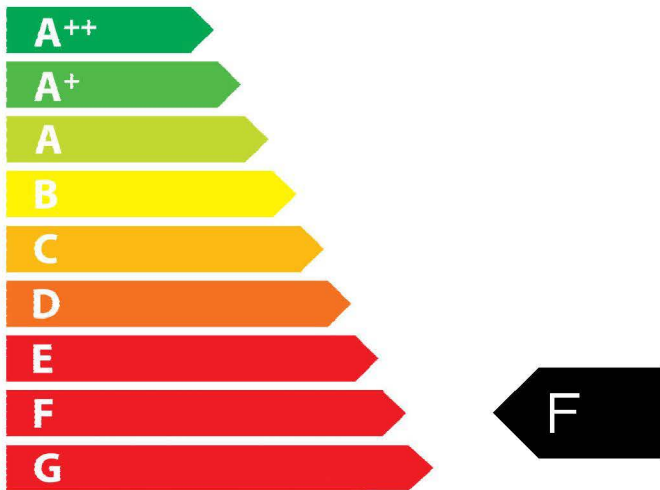

ENERGY

RHAPSODY PLUS SC NG

FLAVEL

FKPC**SN

**DENOTES & TRIM
COLOUR VARIANT

4.2
kW