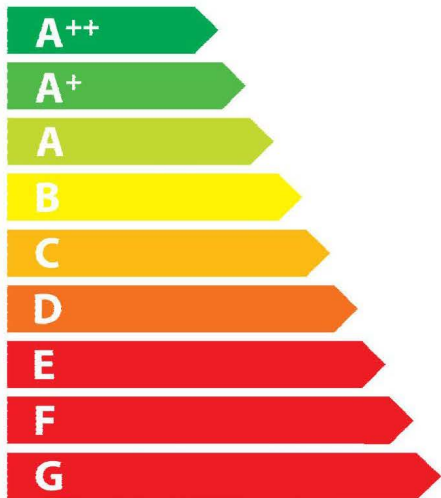

ENERGY

CALIBRE BF MC LPG

FLAVEL

FBFC**MP2

**DENOTES & TRIM
COLOUR VARIANT

4.0
kW