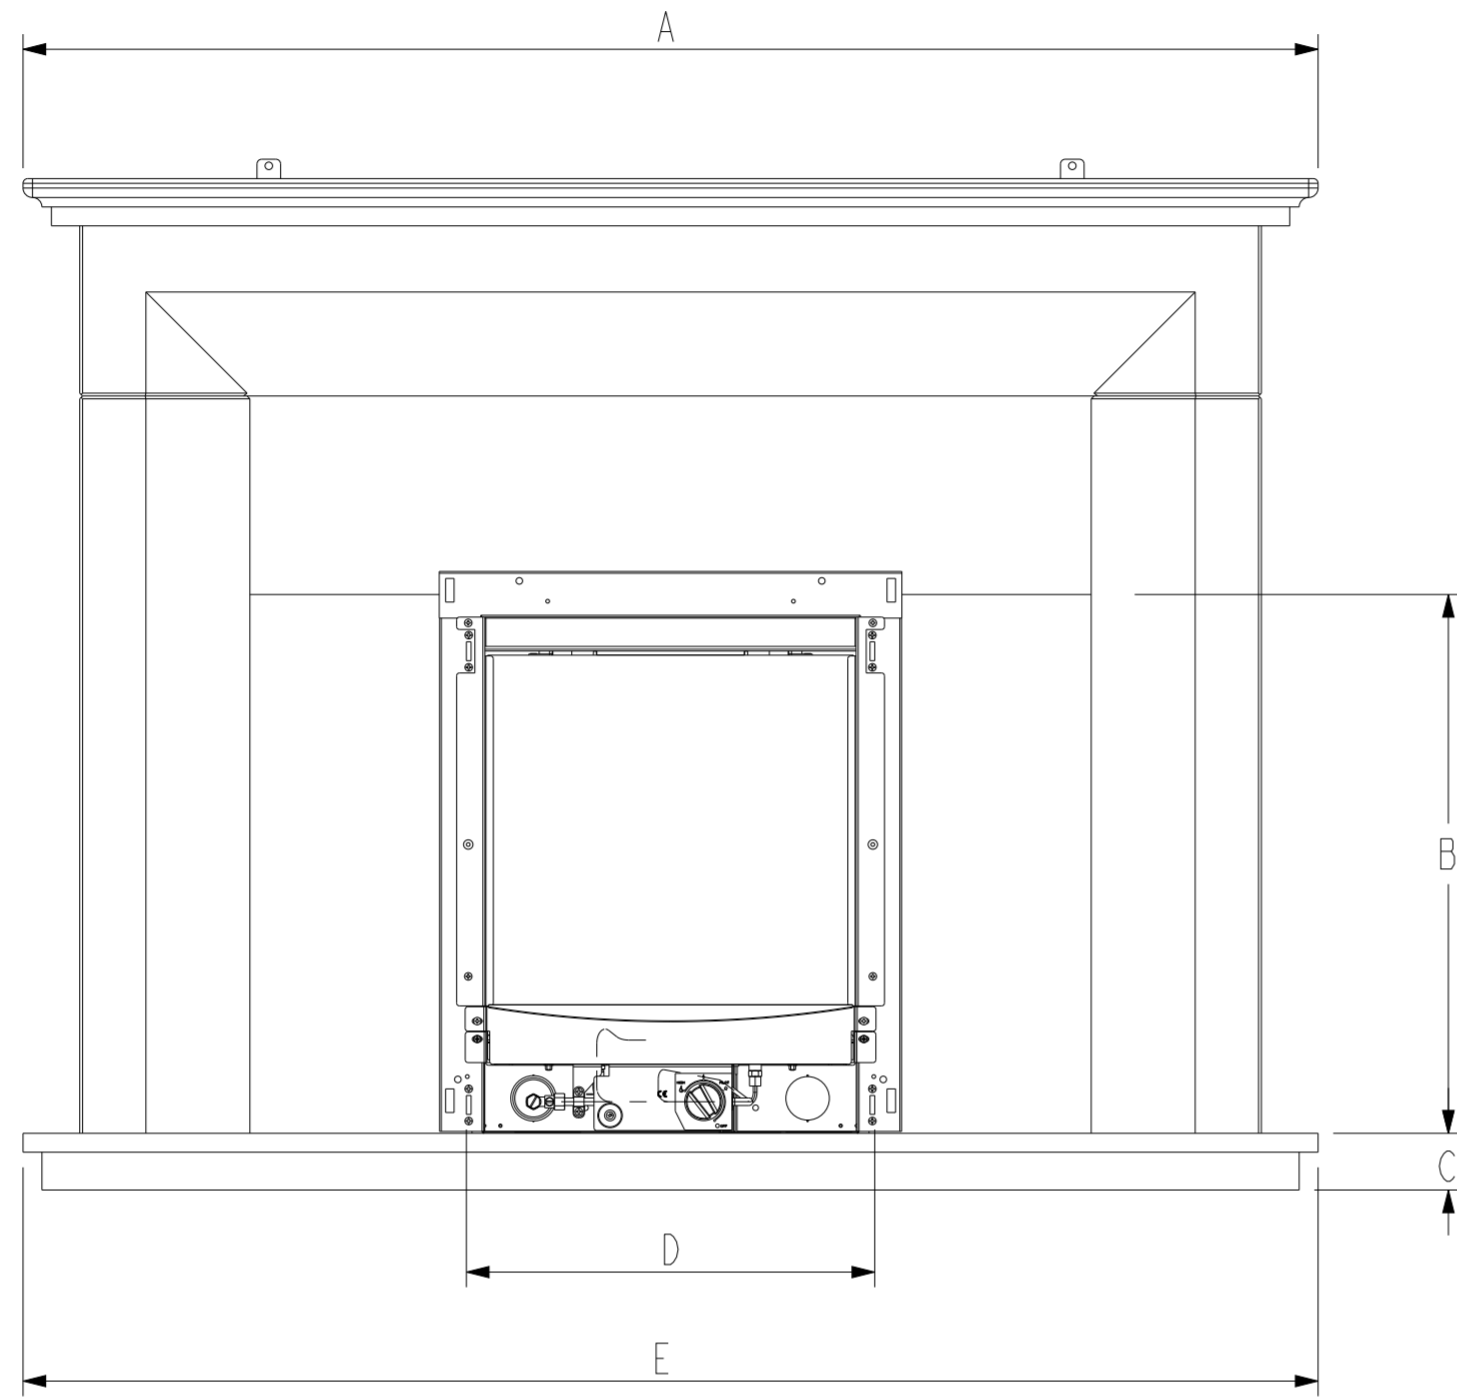

FRONT VIEW

TOP VIEW

SIDE VIEW

FRONT VIEW

- A 1370mm
- B 570mm
- C 60mm
- D 420mm
- E 1370mm

SIDE VIEW

- A 225mm
- B 270mm
- C 607mm
- D 1070mm
- E 380mm
- F 60mm

TOP VIEW

- A 400mm