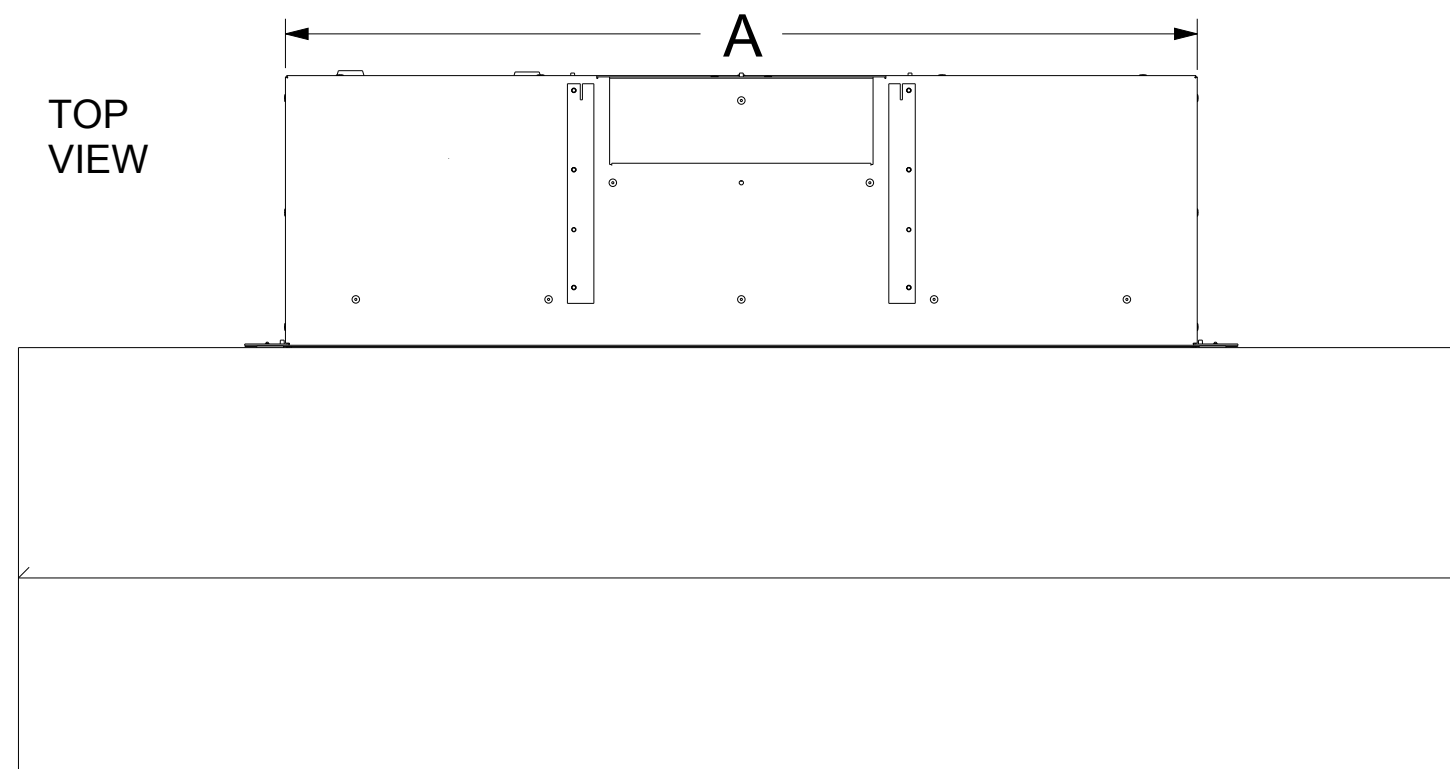

FRONT VIEW

TOP VIEW

SIDE VIEW

FRONT VIEW

A = 1350

B = 358

C = 235

D = 849

E = 1350

SIDE VIEW

A = 254

B = 215

C = 657

D = 990

E = 400

TOP VIEW

A = 851

PARADA ELITE 54"