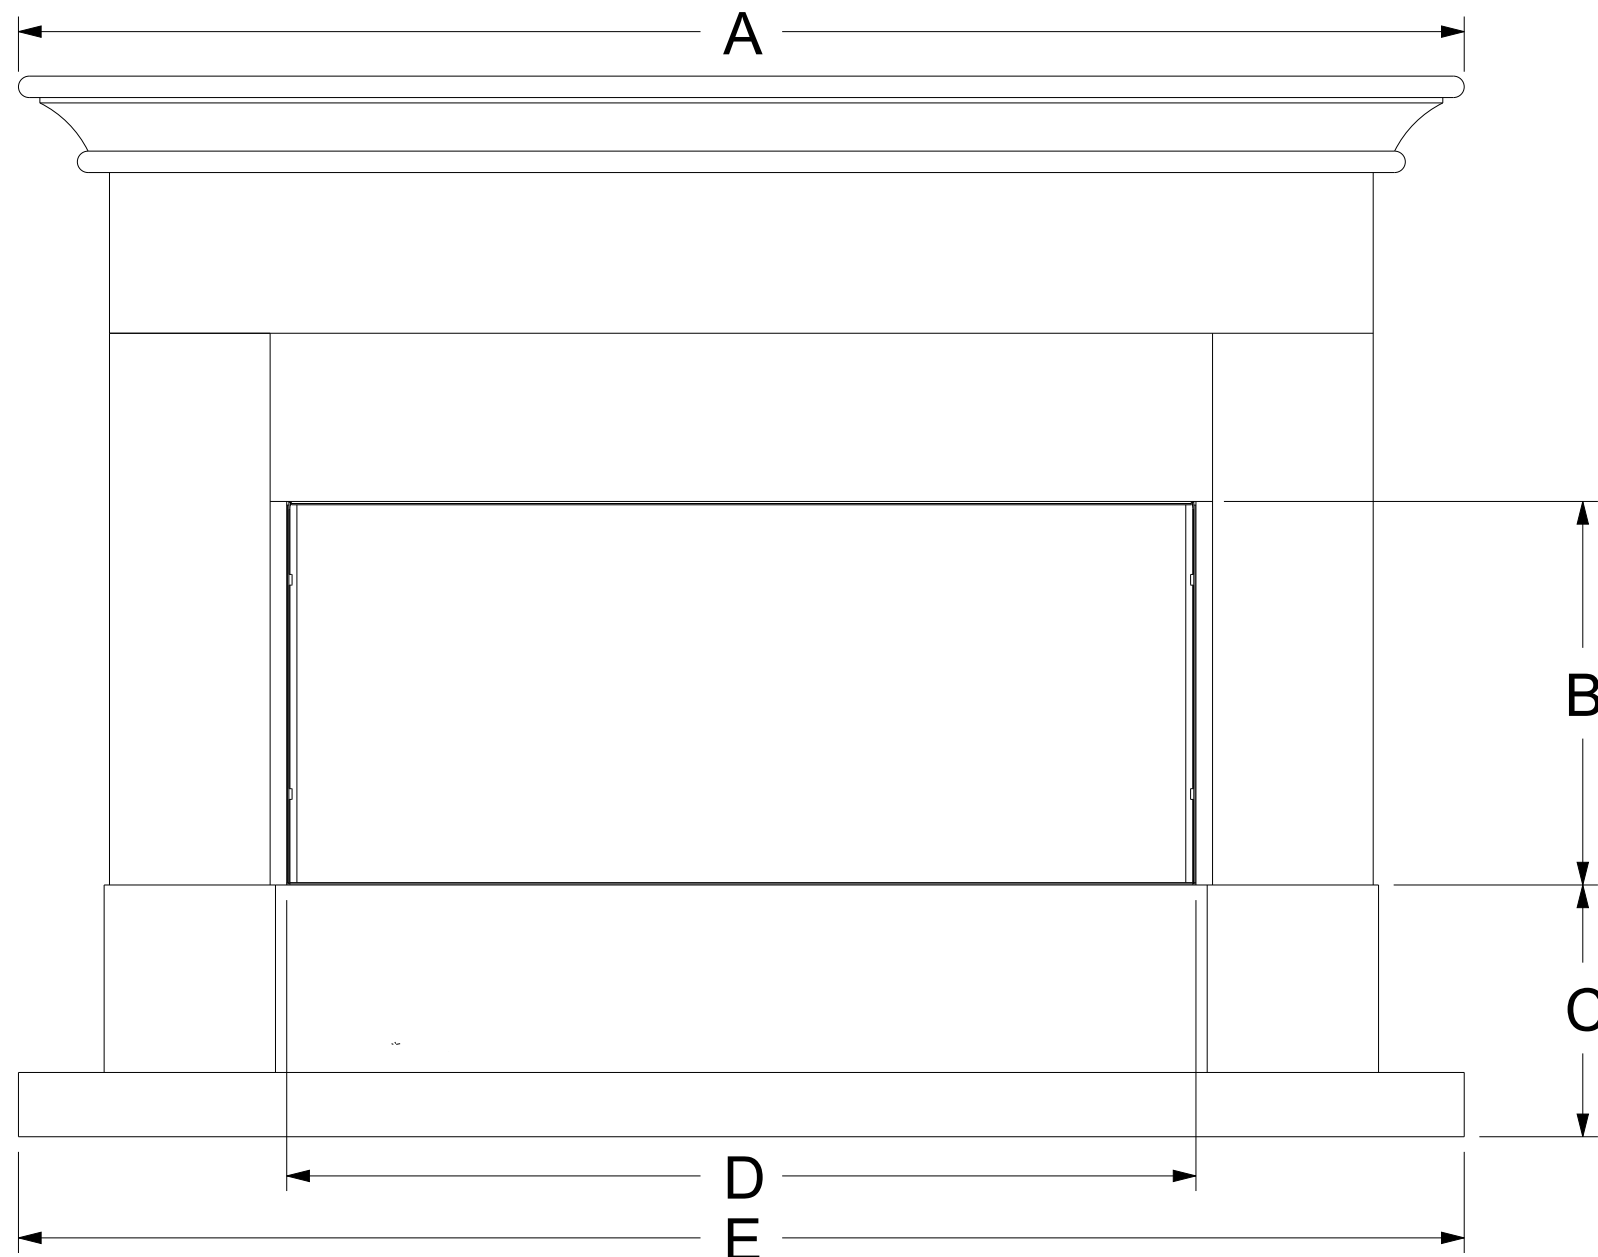

FRONT VIEW

TOP VIEW

SIDE VIEW

FRONT VIEW

A = 1350

B = 358

C = 235

D = 849

E = 1350

SIDE VIEW

A = 254

B = 215

C = 657

D = 990

E = 400

TOP VIEW

A = 851

PARADA ELITE 54"