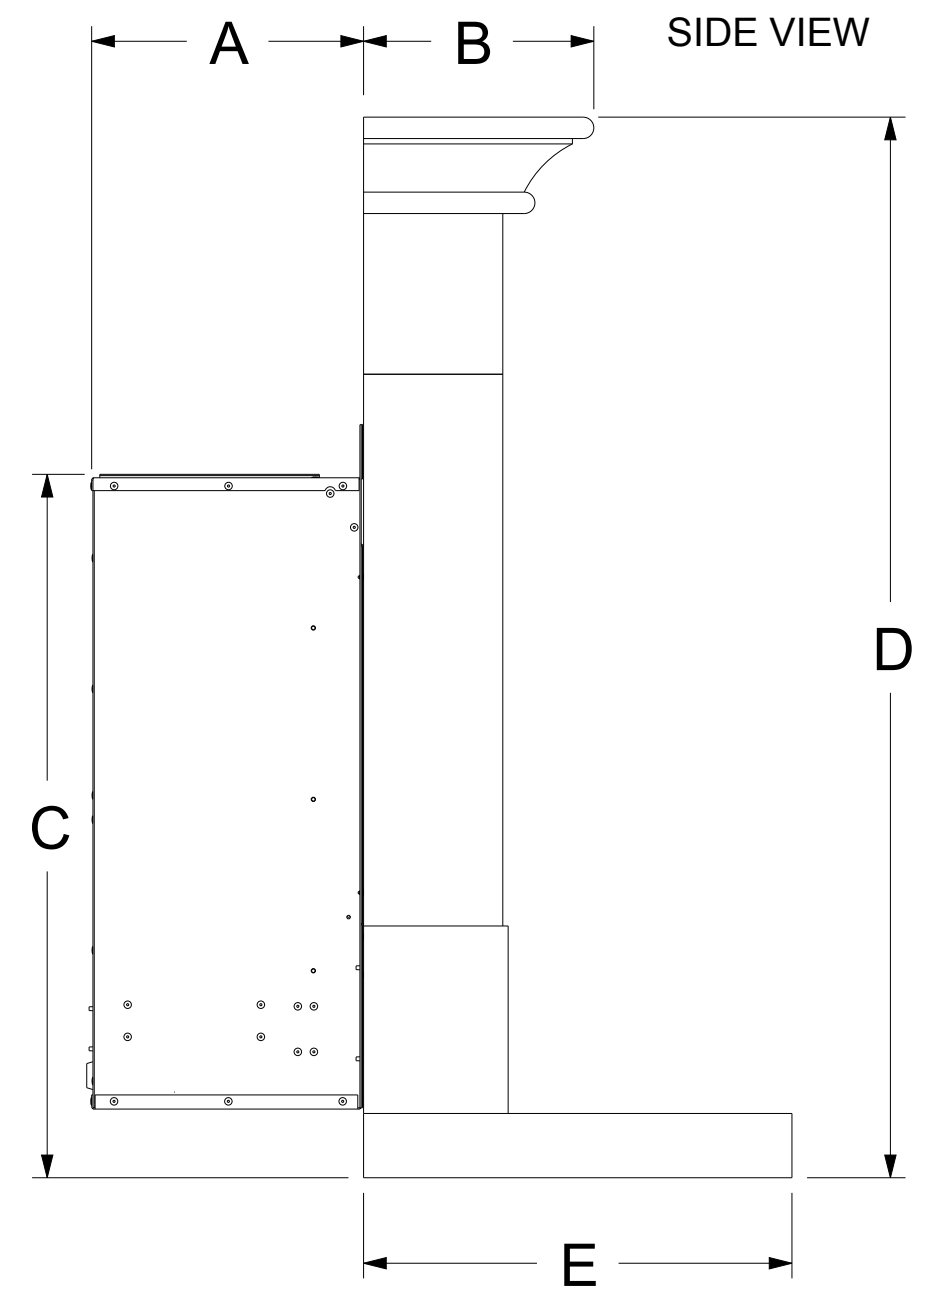

FRONT VIEW

TOP VIEW

SIDE VIEW

FRONT VIEW

A = 1350

B = 358

C = 235

D = 849

E = 1350

SIDE VIEW

A = 254

B = 215

C = 657

D = 990

E = 400

TOP VIEW

A = 851

PARADA ELITE 54"